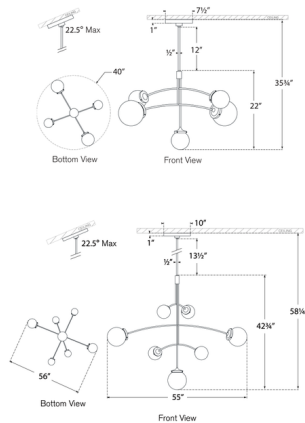

### Description

The Prescott Convertible Chandelier offers a unique decorative element for your space, evoking a bouquet of flowers. The smooth stems and glass globe shades casts warm shadows of light across your room. It can be installed as a chandelier or semi flush mount. Sloped ceiling to 22.5 degrees max. Note: Custom overall heights are available. For quotes, please contact our sales team.

### Specifications

COLOR . . . . . Clear  
BODY FINISH . . . . . Polished Nickel  
WATTAGE . . . . . 200W  
DIMMER . . . . . Standard 120V  
DIMENSIONS . . . . . 40"W x 22"H  
BULB NOT INCLUDED . . . . . 5 x G16.5/Candelabra (E12)/40W/120V Incandescent  
OTHER BULB OPTIONS . . . . . 5 x G16.5/Candelabra (E12)/120V LED