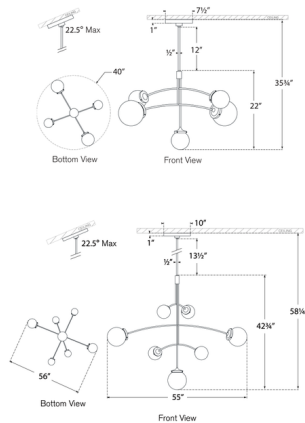

By Visual Comfort Signature

Description

The Prescott Convertible Chandelier offers a unique decorative element for your space, evoking a bouquet of flowers. The smooth stems and glass globe shades casts warm shadows of light across your room. It can be installed as a chandelier or semi flush mount. Sloped ceiling to 22.5 degrees max. Note: Custom overall heights are available. For quotes, please contact our sales team.

Shown in polished nickel / clear

Specifications

COLOR Clear
BODY FINISH Polished Nickel
WATTAGE 200W
DIMMER Standard 120V
DIMENSIONS 40"W x 22"H
BULB NOT INCLUDED 5 x G16.5/Candelabra (E12)/40W/120V Incandescent
OTHER BULB OPTIONS 5 x G16.5/Candelabra (E12)/120V LED