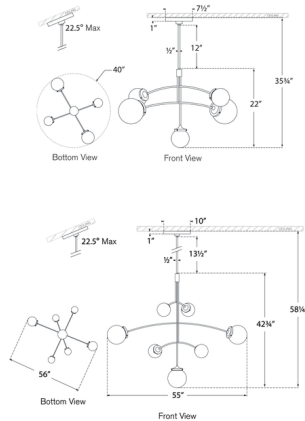

Description

The Prescott Convertible Chandelier offers a unique decorative element for your space, evoking a bouquet of flowers. The smooth stems and glass globe shades casts warm shadows of light across your room. It can be installed as a chandelier or semi flush mount. Sloped ceiling to 22.5 degrees max. Note: Custom overall heights are available. For quotes, please contact our sales team.

Shown in soft brass / clear

Specifications

COLOR Clear
BODY FINISH Soft Brass
WATTAGE 200W
DIMMER Standard 120V
DIMENSIONS 40"W x 22"H
BULB NOT INCLUDED 5 x G16.5/Candelabra (E12)/40W/120V Incandescent
OTHER BULB OPTIONS 5 x G16.5/Candelabra (E12)/120V LED