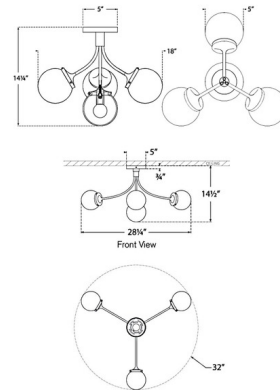

Shown in soft brass / clear

Specifications

COLOR Clear
BODY FINISH Soft Brass
WATTAGE 22W
DIMMER Standard 120V
DIMENSIONS 18"W x 14.25"H
BULB NOT INCLUDED 4 x G16.5/Candelabra (E12)/5.5W/120V LED
OTHER BULB OPTIONS 4 x G16.5/Candelabra (E12)/120V LED