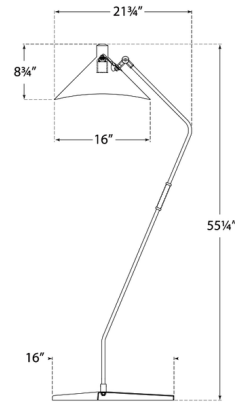

### Specifications

COLOR	Matte White
BODY FINISH	Hand-Rubbed Antique Brass
WATTAGE	60W
DIMMER	N/A
DIMENSIONS	16"W x 55.25"H x 21.75"D
BULB NOT INCLUDED	1 x A19/Medium (E26)/60W/120V Incandescent
OTHER BULB OPTIONS	1 x A19/Medium (E26)/120V LED