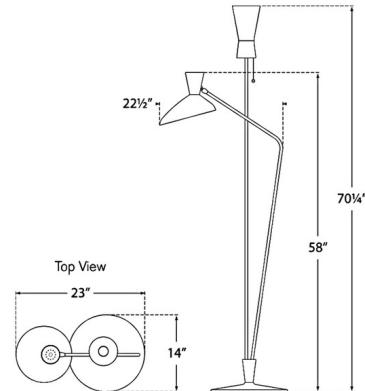

### Description

The Austen Floor Lamp brings a midcentury modern look to your interior space. The streamlined, geometric shaped body, brings beauty and versatility to your room. On/Off switch is located on the lower lamp shade and an On/Off pull chain is located on the top lamp shade.

### Specifications

COLOR . . . . . Matte Black  
BODY FINISH . . . . . Antique Brass  
WATTAGE . . . . . 80W  
DIMMER . . . . . N/A  
DIMENSIONS . . . . . 23"W x 70.25"H x 14"D  
BULB NOT INCLUDED . . . . . 2 x A19/Medium (E26)/40W/120V Incandescent  
OTHER BULB OPTIONS . . . . . 2 x A19/Medium (E26)/120V LED

### Technical Information

PRODUCT DIMENSIONS . . . . . Cord: 144"

CLICK TO VIEW PRODUCT

Notes: