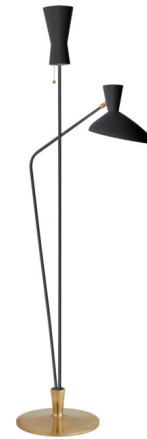

# Lightology

lightology.com  
866-954-4489  
05-16-26

Project: \_\_\_\_\_

Company: \_\_\_\_\_

Location: \_\_\_\_\_ Fixture Type: \_\_\_\_\_

SPEC #: **VCG1239843**

Approved On: \_\_\_\_\_ Approved By: \_\_\_\_\_

## Austen Floor Lamp

By Visual Comfort Signature

### Description

The Austen Floor Lamp brings a midcentury modern look to your interior space. The streamlined, geometric shaped body, brings beauty and versatility to your room. On/Off switch is located on the lower lamp shade and an On/Off pull chain is located on the top lamp shade.

Shown in antique brass / matte black