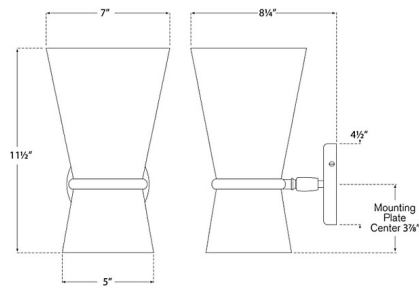

### Description

The Clarkson Pivoting Wall Sconce brings a clean minimalist form to your interior space. The dramatic frame is complemented with a smooth cinched shade that casts a soft glow of light across your room. Head pivots to direct light.

### Specifications

COLOR . . . . . Linen  
BODY FINISH . . . . . Hand-Rubbed Antique Brass  
WATTAGE . . . . . 40W  
DIMMER . . . . . Standard 120V  
DIMENSIONS . . . . . 7"W x 11.5"H x 8.25"D  
BULB NOT INCLUDED . . . . . 1 x B11/Candelabra (E12)/40W/120V Incandescent  
OTHER BULB OPTIONS . . . . . 2 x B11/Candelabra (E12)/120V LED