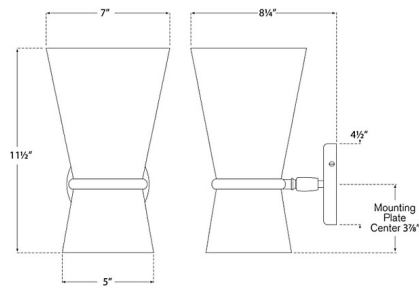

By Visual Comfort Signature

Description

The Clarkson Pivoting Wall Sconce brings a clean minimalist form to your interior space. The dramatic frame is complemented with a smooth cinched shade that casts a soft glow of light across your room. Head pivots to direct light.

Shown in hand-rubbed antique brass / linen

Specifications

COLOR	Linen
BODY FINISH	Hand-Rubbed Antique Brass
WATTAGE	40W
DIMMER	Standard 120V
DIMENSIONS	7"W x 11.5"H x 8.25"D
BULB NOT INCLUDED	1 x B11/Candelabra (E12)/40W/120V Incandescent
OTHER BULB OPTIONS	2 x B11/Candelabra (E12)/120V LED