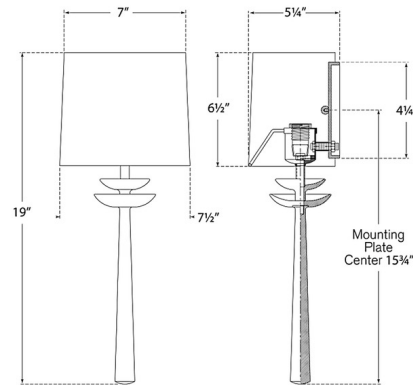

Description

The Beaumont Wall Sconce brings a clean silhouette to your interior space. The organic petal like tiers of the body is topped with a linen shade that casts warm shadows across your room.

Shown in aged iron / linen

Specifications

| | |
|--------------------|--|
| COLOR | Linon |
| BODY FINISH | Aged Iron |
| WATTAGE | 60W |
| DIMMER | Standard 120V |
| DIMENSIONS | 7.5"W x 19"H x 5.25"D |
| BULB NOT INCLUDED | 1 x B11/Candelabra (E12)/60W/120V Incandescent |
| OTHER BULB OPTIONS | 1 x B11/Candelabra (E12)/120V LED |