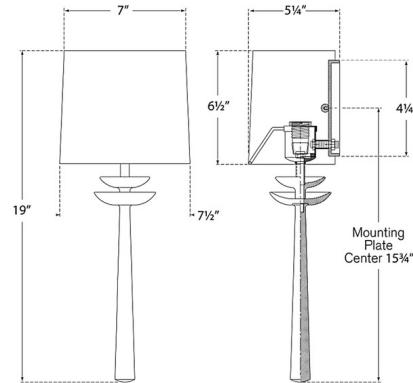

### Description

The Beaumont Wall Sconce brings a clean silhouette to your interior space. The organic petal like tiers of the body is topped with a linen shade that casts warm shadows across your room.

### Specifications

COLOR	Linon
BODY FINISH	Burnished Silver Leaf
WATTAGE	60W
DIMMER	Standard 120V
DIMENSIONS	7.5"W x 19"H x 5.25"D
BULB NOT INCLUDED	1 x B11/Candelabra (E12)/60W/120V Incandescent
OTHER BULB OPTIONS	1 x B11/Candelabra (E12)/120V LED