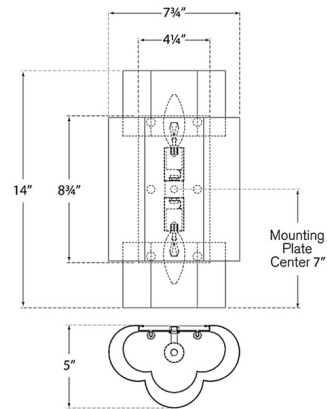

CLICK TO VIEW PRODUCT

Notes: