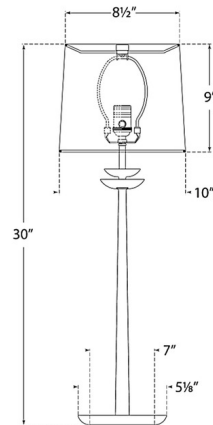

Specifications

COLOR Linen
BODY FINISH Plaster White
WATTAGE 60W
DIMMER Included
DIMENSIONS 10"W x 30"H
BULB NOT INCLUDED 1 x A19/Medium (E26)/60W/120V Incandescent
OTHER BULB OPTIONS A19/Medium (E26)/120V LED

Technical Information

PRODUCT DIMENSIONS Cord: 144"

Shown in plaster white / linen

CLICK TO VIEW PRODUCT

Notes: