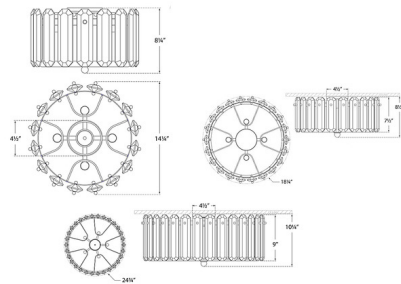

By Visual Comfort Signature

Description

The Bonnington Ceiling Flush Light brings a midcentury modern beauty to your interior space. The riveted frame holds elongated crystals that reflect stunning shadows across your room. This timeless piece will add glamour to any space.

Shown in hand-rubbed antique brass / crystal

Specifications

COLOR	Crystal
BODY FINISH	Hand-Rubbed Antique Brass
WATTAGE	160W
DIMMER	Standard 120V
DIMENSIONS	14.25"W x 8.25"H
BULB NOT INCLUDED	4 x B10/Candelabra (E12)/40W/120V Incandescent
OTHER BULB OPTIONS	4 x B10/Candelabra (E12)/120V LED