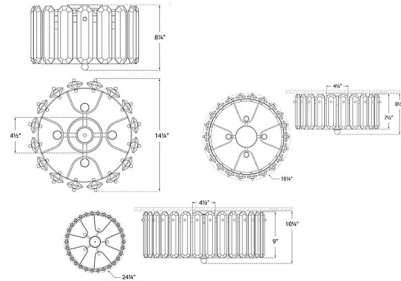

By Visual Comfort Signature

Description

The Bonnington Ceiling Flush Light brings a midcentury modern beauty to your interior space. The riveted frame holds elongated crystals that reflect stunning shadows across your room. This timeless piece will add glamour to any space.

Shown in hand-rubbed antique brass / crystal

Specifications

COLOR	Crystal
BODY FINISH	Hand-Rubbed Antique Brass
WATTAGE	160W
DIMMER	Standard 120V
DIMENSIONS	14.25"W x 8.25"H
BULB NOT INCLUDED	4 x B10/Candelabra (E12)/40W/120V Incandescent
OTHER BULB OPTIONS	4 x B10/Candelabra (E12)/120V LED