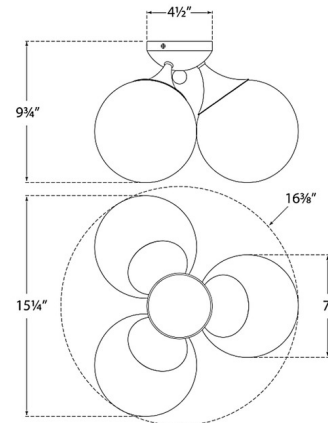

By Visual Comfort Signature

Description

The Cristol Triple Ceiling Semi Flush Light seamlessly blends vintage elegance with modern aesthetics, enhancing any interior space. The hand-blown striae glass globes impart a unique sophistication, while the sculptural, contemporary frame introduce a fresh allure.

Shown in hand-rubbed antique brass / white striae

Specifications

COLOR	White Striae
BODY FINISH	Hand-Rubbed Antique Brass
WATTAGE	120W
DIMMER	Standard 120V
DIMENSIONS	15.25"W x 9.75"H
BULB NOT INCLUDED	3 x B11/Candelabra (E12)/40W/120V Incandescent
OTHER BULB OPTIONS	3 x B11/Candelabra (E12)/120V LED