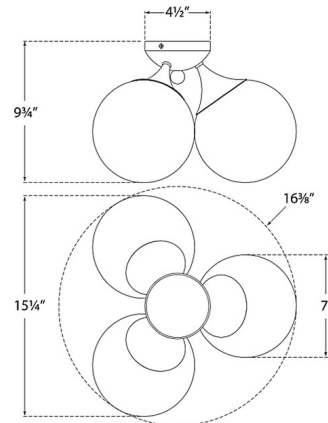

By Visual Comfort Signature

Description

The Cristol Triple Ceiling Semi Flush Light seamlessly blends vintage elegance with modern aesthetics, enhancing any interior space. The hand-blown striae glass globes impart a unique sophistication, while the sculptural, contemporary frame introduce a fresh allure.

Shown in polished nickel / white striae

Specifications

COLOR	White Strie
BODY FINISH	Polished Nickel
WATTAGE	120W
DIMMER	Standard 120V
DIMENSIONS	15.25"W x 9.75"H
BULB NOT INCLUDED	3 x B11/Candelabra (E12)/40W/120V Incandescent
OTHER BULB OPTIONS	3 x B11/Candelabra (E12)/120V LED