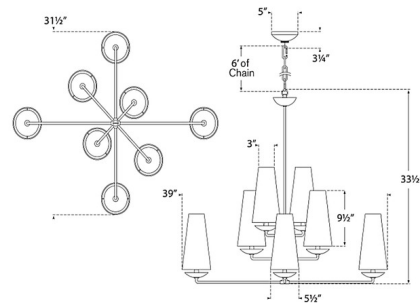

### Specifications

COLOR . . . . . Linen  
BODY FINISH . . . . . Gilded Plaster  
WATTAGE . . . . . 320W  
DIMMER . . . . . Standard 120V  
DIMENSIONS . . . . . 39"W x 33.5"H  
BULB NOT INCLUDED . . . . . 8 x B11/Candelabra (E12)/40W/120V Incandescent  
OTHER BULB OPTIONS . . . . . 8 x B10/Candelabra (E12)/120V Incandescent  
8 x B10/Candelabra (E12)/120V LED  
8 x B11/Candelabra (E12)/120V LED

### Technical Information

PRODUCT DIMENSIONS . . . . . Adjustable Chain Length: 72"

CLICK TO VIEW PRODUCT

Notes: