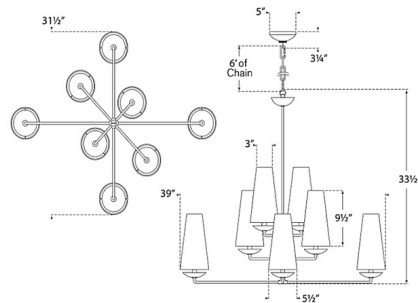

By Visual Comfort Signature

Description

The Fontaine Offset Chandelier brings a midcentury modern look to your interior space. The sculpted metalwork enhances your area and is topped with conical shaped shades that cast warm shadows across your room.

Shown in gilded plaster / linen

Specifications

COLOR	Linon
BODY FINISH	Gilded Plaster
WATTAGE	320W
DIMMER	Standard 120V
DIMENSIONS	39"W x 33.5"H
BULB NOT INCLUDED	8 x B11/Candelabra (E12)/40W/120V Incandescent
OTHER BULB OPTIONS	8 x B10/Candelabra (E12)/120V Incandescent 8 x B10/Candelabra (E12)/120V LED 8 x B11/Candelabra (E12)/120V LED

Technical Information

PRODUCT DIMENSIONS	Adjustable Chain Length: 72"
--------------------	------------------------------

CLICK TO VIEW PRODUCT

Notes: