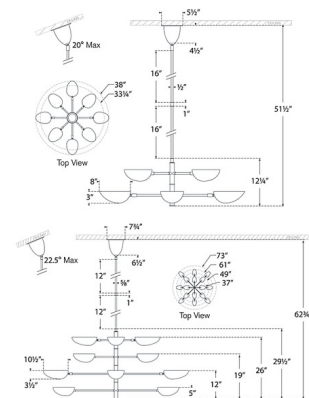

### Description

The Graphic Chandelier brings a sculptural midcentury modern look to your interior space. The slim stem holds straight arms capped by gracefully curved shades that cast a warm glow of light across your room. Small size is sloped ceiling to 22.5 degrees max. The large size is sloped ceiling to 20 degrees max. Note: Rods are not customizable. Note: Custom Overall Heights are available. For quotes, please contact our sales team.

### Specifications

COLOR . . . . . Matte White  
 BODY FINISH . . . . . Hand-Rubbed Antique Brass  
 WATTAGE . . . . . 320W  
 DIMMER . . . . . Standard 120V  
 DIMENSIONS . . . . . 38"W x 12.25"H  
 BULB NOT INCLUDED . . . . . 8 x B11/Candelabra (E12)/40W/120V Incandescent  
 OTHER BULB OPTIONS . . . . . 8 x B11/Candelabra (E12)/120V LED

### Technical Information

PRODUCT DIMENSIONS . . . . . Downrods: Two 16" Included

CLICK TO VIEW PRODUCT

Notes: