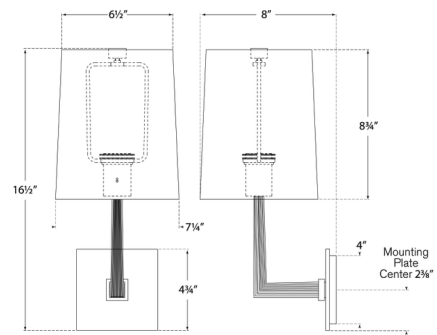

Shown in bronze / linen

Specifications

COLOR	Linen
BODY FINISH	Bronze
WATTAGE	60W
DIMMER	Standard 120V
DIMENSIONS	7.25"W x 16.5"H x 8"D
BULB NOT INCLUDED	1 x B11/Medium (E26)/60W/120V Incandescent
OTHER BULB OPTIONS	1 x B11/Medium (E26)/120V LED