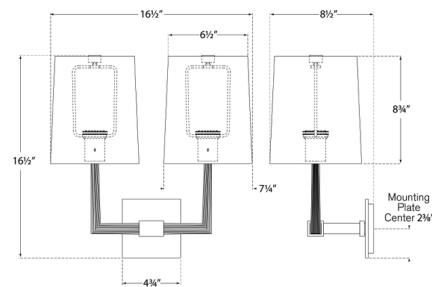

### Specifications

COLOR	..... Linen
BODY FINISH	..... Polished Nickel
WATTAGE	..... 120W
DIMMER	..... Standard 120V
DIMENSIONS	..... 16.5"W x 16.5"H x 8.5"D
BULB NOT INCLUDED	..... 2 x B11/Medium (E26)/60W/120V Incandescent
OTHER BULB OPTIONS	..... 2 x B11/Medium (E26)/120V LED