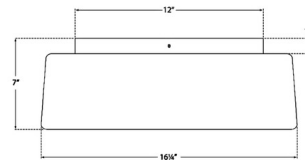

### Specifications

COLOR	White
BODY FINISH	Soft Brass
WATTAGE	120W
DIMMER	Standard 120V
DIMENSIONS	9"W x 5.75"H
BULB NOT INCLUDED	3 x B11/Candelabra (E12)/40W/120V Incandescent
OTHER BULB OPTIONS	3 x B10/Candelabra (E12)/120V Incandescent 3 x B10/Candelabra (E12)/120V LED 3 x B11/Candelabra (E12)/120V LED