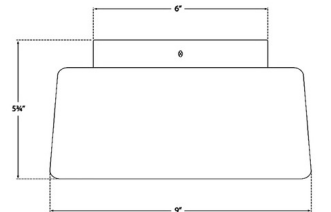

### Specifications

COLOR	White
BODY FINISH	Soft Brass
WATTAGE	120W
DIMMER	Standard 120V
DIMENSIONS	9"W x 5.75"H
BULB NOT INCLUDED	3 x B11/Candelabra (E12)/40W/120V Incandescent
OTHER BULB OPTIONS	3 x B10/Candelabra (E12)/120V Incandescent 3 x B10/Candelabra (E12)/120V LED 3 x B11/Candelabra (E12)/120V LED