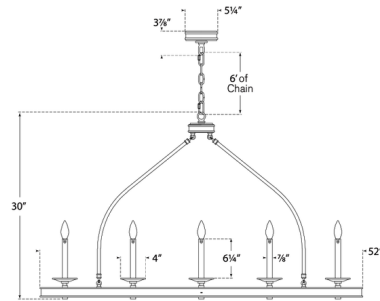

### Specifications

COLOR	N/A
BODY FINISH	Polished Nickel
WATTAGE	300W
DIMMER	Standard 120V
DIMENSIONS	52"L x 4.25"W x 30"H
BULB NOT INCLUDED	5 x CA11/Candelabra (E12)/60W/120V Incandescent
OTHER BULB OPTIONS	5 x CA11/Candelabra (E12)/120V LED