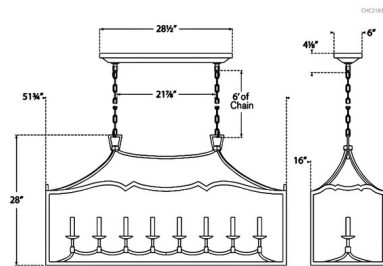

By Visual Comfort Signature

Description

The Darlana Fancy Linear Pendant adds an airy farmhouse look to your interior space. The open, decorative steel frame, with offset corners, triangular loop details, and bare bulbs cast warm shadows across your room.

Shown in gilded iron

Specifications

COLOR	N/A
BODY FINISH	Gilded Iron
WATTAGE	320W
DIMMER	Standard 120V
DIMENSIONS	51.75"L x 16"W x 25"H
BULB NOT INCLUDED	8 x B10/Candelabra (E12)/40W/120V Incandescent
OTHER BULB OPTIONS	8 x B10/Candelabra (E12)/120V LED

Technical Information

PRODUCT DIMENSIONS Two Adjustable Chain Lengths: 72"

CLICK TO VIEW PRODUCT

Notes: