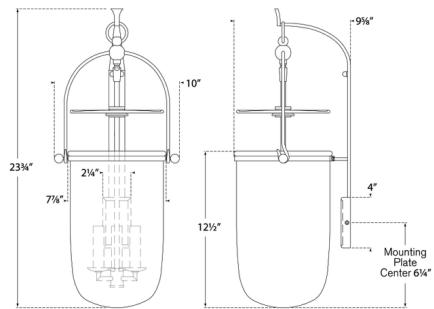

By Visual Comfort Signature

Description

Add a touch of 19th-century style to your space with the Lorford Wall Sconce. Characterized by traditional finishes and a rounded lantern silhouette, it elevates any setting with its classic appeal. Choose the mercury-style glass for its charming worn look, or clear glass for a modern clean aesthetic. Note: Fixture does not cover a standard US junction box and requires a 2 x 4 inch junction box.

Shown in gilded iron / mercury

Specifications

COLOR	Mercury
BODY FINISH	Gilded Iron
WATTAGE	180W
DIMMER	Standard 120V
DIMENSIONS	10"W x 23.75"H x 9.625"D
BULB NOT INCLUDED	3 x CA11/Candelabra (E12)/60W/120V Incandescent
OTHER BULB OPTIONS	3 x CA11/Candelabra (E12)/120V LED