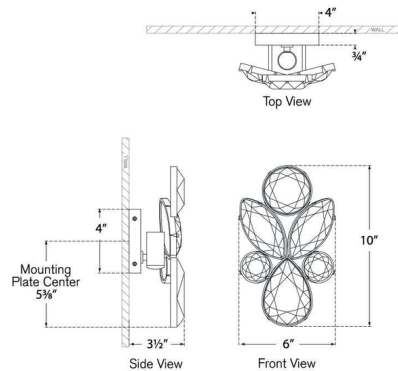

Description

Covered in oversized faceted pieces of crystal, the Lloyd Small Wall Sconce bedazzles your space with its jeweled design. The light illuminates the room and creates a play of light and shadows as it passes through the crystal.

Shown in polished nickel / crystal

Specifications

COLOR Crystal
BODY FINISH Polished Nickel
WATTAGE 40W
DIMMER Standard 120V
DIMENSIONS 6"W x 10"H x 3.5"D
BULB NOT INCLUDED 1 x B11/Candelabra (E12)/40W/120V Incandescent
OTHER BULB OPTIONS 1 x B11/Candelabra (E12)/120V LED