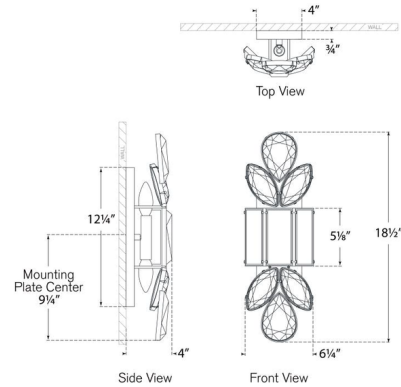

Description

Covered in oversized faceted pieces of crystal, the Lloyd Large Wall Sconce bedazzles your space with its jeweled design. The light illuminates the room and creates a play of light and shadows as it passes through the crystal.

Shown in soft brass / crystal

Specifications

COLOR Crystal
 BODY FINISH Soft Brass
 WATTAGE 80W
 DIMMER Standard 120V
 DIMENSIONS 6.25"W x 18.5"H x 4"D
 BULB NOT INCLUDED 2 x B11/Candelabra (E12)/40W/120V Incandescent
 OTHER BULB OPTIONS 2 x B11/Candelabra (E12)/120V LED