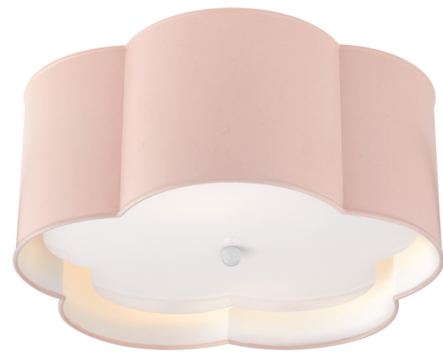

Lightology

lightology.com
866-954-4489
05-16-26

Project: _____

Company: _____

Location: _____ Fixture Type: _____

SPEC #: **VCG1239939**

Approved On: _____ Approved By: _____

Bryce Ceiling Light

By Visual Comfort Signature

Description

The Bryce Ceiling Flush Light brings a clean organic beauty to your interior space. The floral shaped steel body is complemented by an acrylic diffuser that casts a warm glow of light across your room.

Shown in pink / frosted

Specifications

COLOR	Frosted
BODY FINISH	Pink
WATTAGE	120W
DIMMER	Standard 120V
DIMENSIONS	15"W x 7"H
BULB NOT INCLUDED	2 x B11/Candelabra (E12)/60W/120V Incandescent
OTHER BULB OPTIONS	2 x B10/Candelabra (E12)/120V Incandescent 2 x B10/Candelabra (E12)/120V LED 2 x B11/Candelabra (E12)/120V LED