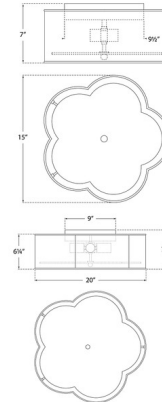

Shown in pink / frosted

Specifications

COLOR	Frosted
BODY FINISH	Pink
WATTAGE	120W
DIMMER	Standard 120V
DIMENSIONS	15"W x 7"H
BULB NOT INCLUDED	2 x B11/Candelabra (E12)/60W/120V Incandescent
OTHER BULB OPTIONS	2 x B10/Candelabra (E12)/120V Incandescent 2 x B10/Candelabra (E12)/120V LED 2 x B11/Candelabra (E12)/120V LED