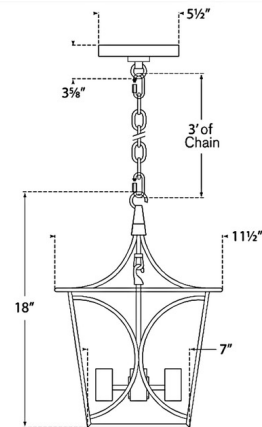

By Visual Comfort Signature

Description

The Cavanagh Mini Lantern Pendant brings a modern, elegant look to your interior space. The graceful cage, inspired by a traditional pagoda lantern, surrounds an inner candelabra that holds globe shaped bulbs that cast warm shadows across your room. Omit installation of the chain, as shown, to use as a semi flush ceiling light.

Shown in polished nickel / french navy

Specifications

COLOR French Navy
BODY FINISH Polished Nickel
WATTAGE 120W
DIMMER Standard 120V
DIMENSIONS 11.5"W x 3"H
BULB NOT INCLUDED 3 x G16.5/Candelabra (E12)/40W/120V Incandescent
OTHER BULB OPTIONS 3 x G16.5/Candelabra (E12)/120V LED

Technical Information

PRODUCT DIMENSIONS Adjustable Chain length: 36"

CLICK TO VIEW PRODUCT

Notes: