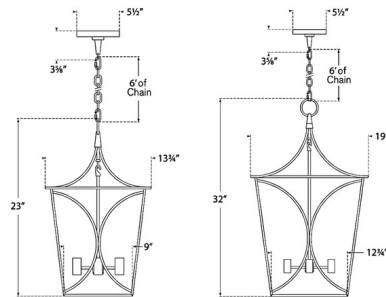

Specifications

COLOR . . . . . Coral
BODY FINISH . . . . . Gild
WATTAGE 160W
DIMMER . . . . . Standard 120V
DIMENSIONS . . . . . 13.75"W x 23"H
BULB NOT INCLUDED . . . . . 4 x G16.5/Candelabra (E12)/40W/120V Incandescent
OTHER BULB OPTIONS . . . . . 4 x G16.5/Candelabra (E12)/120V LED

CLICK TO VIEW PRODUCT

Notes: