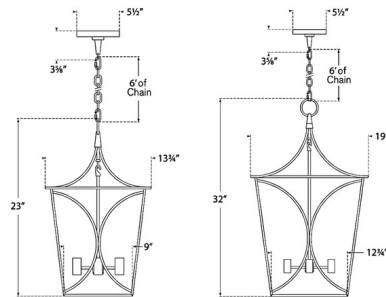

By Visual Comfort Signature

Description

The Cavanagh Lantern Pendant brings a modern, elegant look to your interior space. The graceful cage, inspired by a traditional pagoda lantern, surrounds an inner candelabra that holds globe shaped bulbs that cast warm shadows across your room.

Shown in gild / coral

Specifications

COLOR Coral
BODY FINISH Gild
WATTAGE 160W
DIMMER Standard 120V
DIMENSIONS 13.75"W x 23"H
BULB NOT INCLUDED 4 x G16.5/Candelabra (E12)/40W/120V Incandescent
OTHER BULB OPTIONS 4 x G16.5/Candelabra (E12)/120V LED