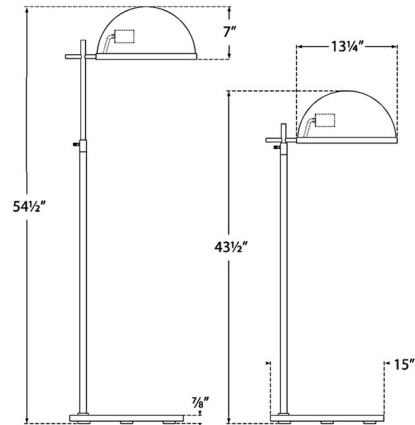

### Description

The Dulcet Floor Lamp brings a graceful elegance to your interior space. The elongate stem, that adjusts from 43.5 inches to 54.5 inches, is topped by a solid or glass shade that casts warm light in your room. On/ Off foot switch is located on the lamp cord.

### Specifications

COLOR	N/A
BODY FINISH	White Glass / Antique Burnished Brass
WATTAGE	60W
DIMMER	N/A
DIMENSIONS	15"W x 54.5"H x 13.25"D
BULB NOT INCLUDED	1 x A19/Medium (E26)/60W/120V Incandescent
OTHER BULB OPTIONS	1 x A19/Medium (E26)/120V LED