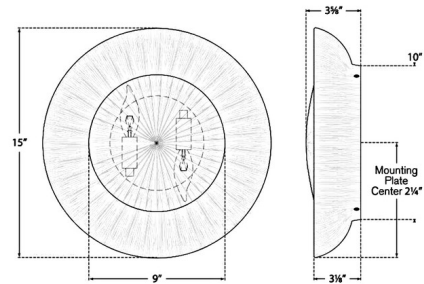

### Specifications

COLOR	N/A
BODY FINISH	Gild
WATTAGE	120W
DIMMER	Standard 120V
DIMENSIONS	15"W x 15"H x 3.625"D
BULB NOT INCLUDED	2 x B10/Candelabra (E12)/60W/120V Incandescent

CLICK TO VIEW PRODUCT

Notes: