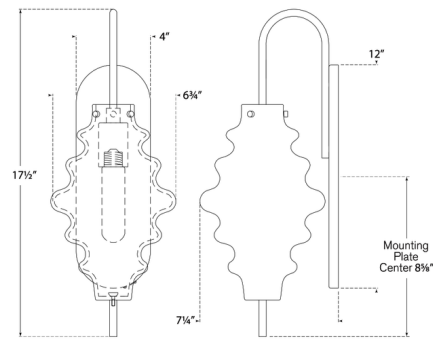

## Tableau Wall Sconce By Visual Comfort Signature

### Description

The Tableau Wall Sconce embodies modern classic design with its signature contoured glass shade. Pairing the unique glass with a minimal arm and blackplate, this sconce adds a touch of contemporary elegance to your space.

### Specifications

COLOR	Clear
BODY FINISH	Antique Burnished Brass
WATTAGE	40W
DIMMER	Standard 120V
DIMENSIONS	6.75"W x 17.5"H x 7.25"D
BULB NOT INCLUDED	1 x Edison Tube/Medium (E26)/40W/120V Incandescent
OTHER BULB OPTIONS	1 x Edison Tube/Medium (E26)/120V LED 1 x T10/Medium (E26)/120V Incandescent 1 x T10/Medium (E26)/120V LED