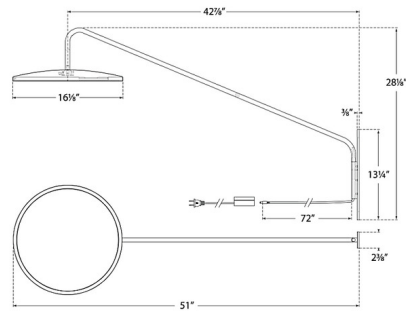

### Description

The Dot Articulating Plug-in Wall Sconce brings a clean minimalism to your interior space. The smooth, curved frame holds a circular diffuser that casts a warm glow of light across your room. Dimmer switch is located on the cord, 72 inches from the backplate.

### Specifications

COLOR . . . . . N/A  
BODY FINISH . . . . . Natural Brass  
WATTAGE . . . . . 25W  
DIMMER . . . . . Standard 120V  
DIMENSIONS . . . . . 16.125"W x 28.125"H x 51"D  
INTEGRATED LED MODULE . . . . . 1 x LED/25W/120V LED

### Technical Information

PRODUCT DIMENSIONS . . . . . Cord: 216"  
LAMP COLOR . . . . . 2700K  
LUMENS/WATT . . . . . 76.00  
LUMINOUS FLUX . . . . . 1900 lumens

Shown in natural brass

CLICK TO VIEW PRODUCT