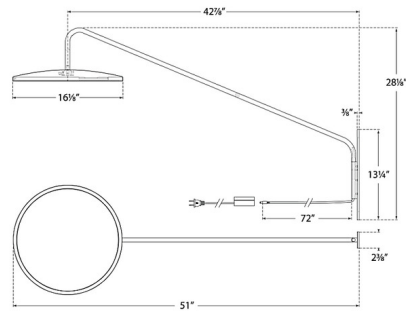

CLICK TO VIEW PRODUCT

Notes: