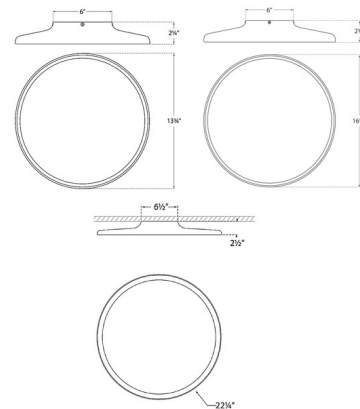

Shown in matte black