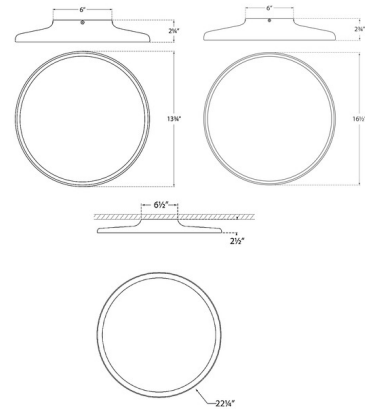

Shown in natural brass