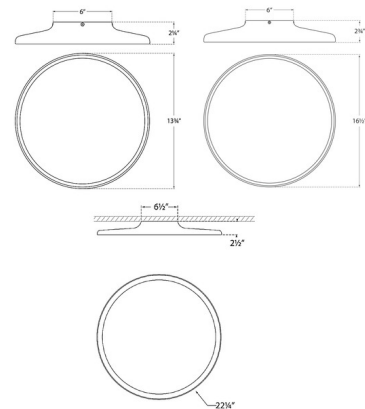

## Dot Ceiling Light

By Visual Comfort Signature

### Description

The Dot Ceiling Flush Light brings a clean minimalism to your interior space. The smooth, curved frame holds a circular diffuser that casts a warm glow of light across your room.

Shown in polished nickel

### Specifications

COLOR	N/A
BODY FINISH	Polished Nickel
WATTAGE	18W
DIMMER	Standard 120V
DIMENSIONS	13.75"W x 2.25"H
INTEGRATED LED MODULE	1 x LED/18W/120V LED