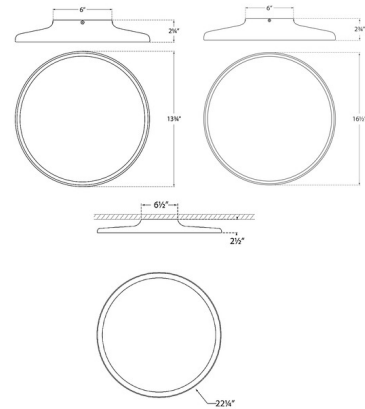

Lightology

lightology.com
866-954-4489
05-26-26

Project: _____

Company: _____

Location: _____ Fixture Type: _____

SPEC #: **VCG1240015**

Approved On: _____ Approved By: _____

Dot Ceiling Light

By Visual Comfort Signature

Description

The Dot Ceiling Flush Light brings a clean minimalism to your interior space. The smooth, curved frame holds a circular diffuser that casts a warm glow of light across your room.

Specifications

COLOR . . . . . N/A
BODY FINISH . . . . . Matte Black
WATTAGE 25W
DIMMER . . . . . Standard 120V
DIMENSIONS . . . . . 16.5"W x 2.75"H
INTEGRATED LED MODULE . . . . . 1 x LED/25W/120V LED

Technical Information

LAMP COLOR 2700K
LUMENS/WATT 76.00
LUMINOUS FLUX . . . . . 1900 lumens

Shown in matte black

CLICK TO VIEW PRODUCT

Notes: