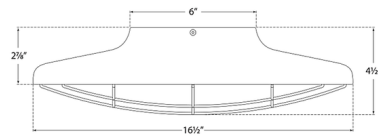

Description

The Dot Caged Ceiling Flush Light brings a clean minimalism, with hints of industrialism, to your interior space. The smooth, curved frame holds a circular diffuser with cage, that casts a warm glow of light across your room.

Shown in natural brass

Specifications

COLOR	N/A
BODY FINISH	Natural Brass
WATTAGE	25W
DIMMER	Standard 120V
DIMENSIONS	16.5"W x 4.5"H
INTEGRATED LED MODULE	1 x LED/25W/120V LED

Technical Information

LAMP COLOR	2700K
LUMENS/WATT	76.00
LUMINOUS FLUX	1900 lumens