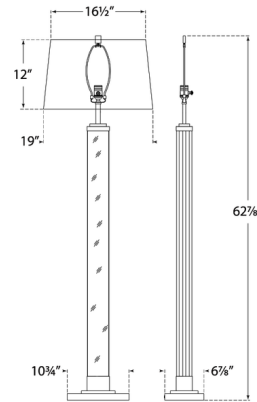

By Visual Comfort Signature

Description

The Wright Floor Lamp exudes elegance with its tall stem encased in glass and coordinating base with step detailing. A rectangular linen shade diffuses the light, providing a soft ambient glow.

Shown in gilded iron / linen

Specifications

COLOR	Linen
BODY FINISH	Gilded Iron
WATTAGE	100W
DIMMER	Included
DIMENSIONS	19"W x 62.875"H
BULB NOT INCLUDED	1 x A19/Medium (E26)/100W/120V Incandescent
OTHER BULB OPTIONS	1 x A19/Medium (E26)/120V LED