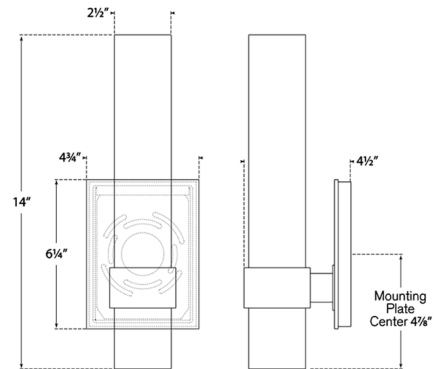

### Specifications

COLOR	Clear
BODY FINISH	Polished Nickel
WATTAGE	9W
DIMMER	Standard 120V
DIMENSIONS	4.75"W x 14"H x 4.5"D
BULB NOT INCLUDED	1 x T10/Medium (E26)/9W/120V LED
OTHER BULB OPTIONS	T10/Medium (E26)/60W/120V Incandescent