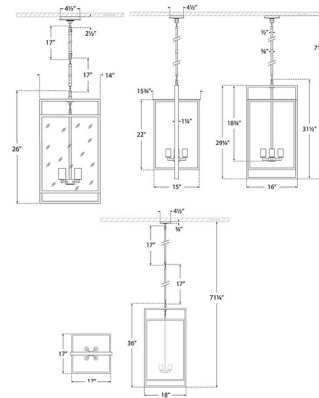

By Visual Comfort Signature

Description

The Halle Pendant brings a clean, architectural look to your interior space. The graphic lines inspired by an antique French desk, are complemented by clear glass, casting a warm glow of light across your room. Note: No Polished Nickel finish is 16 inch size. Note: Custom Overall Heights are available. For quotes, please contact our sales team.

Shown in aged iron / clear

Specifications

COLOR Clear
BODY FINISH Aged Iron
WATTAGE 240W
DIMMER Standard 120V
DIMENSIONS 14"W x 26"H
BULB NOT INCLUDED 4 x T10/Medium (E26)/60W/120V Incandescent
OTHER BULB OPTIONS 4 x T10/Medium (E26)/120V LED