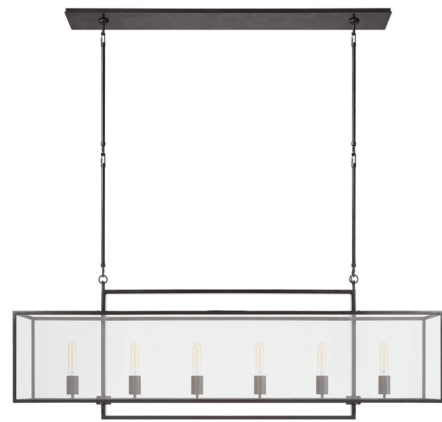

Lightology

lightology.com
866-954-4489
04-25-26

Project: _____

Company: _____

Location: _____ Fixture Type: _____

SPEC #: **VCG1240040**

Approved On: _____ Approved By: _____

Halle Linear Pendant By Visual Comfort Signature

Description

The Halle Linear Pendant brings a clean, architectural look to your interior space. The graphic lines inspired by an antique French desk, are complemented by clear glass, casting a warm glow of light across your room. Note: Includes Four 17 inch downrods with hooks that are not field adjustable.

Shown in aged iron / clear

Specifications

| | |
|-------------------|----------------------------------|
| COLOR | Clear |
| BODY FINISH | Aged Iron |
| WATTAGE | 48W |
| DIMMER | Standard 120V |
| DIMENSIONS | 56"L x 9.5"W x 19.5"H x 9.5"D |
| BULB NOT INCLUDED | 6 x T10/Medium (E26)/8W/120V LED |