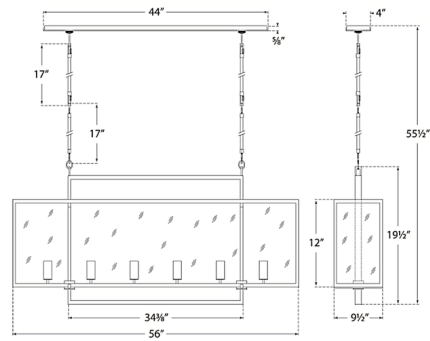

Description

The Halle Linear Pendant brings a clean, architectural look to your interior space. The graphic lines inspired by an antique French desk, are complemented by clear glass, casting a warm glow of light across your room. Note: Includes Four 17 inch downrods with hooks that are not field adjustable.

Shown in aged iron / clear

Specifications

| | |
|-------------------|----------------------------------|
| COLOR | Clear |
| BODY FINISH | Aged Iron |
| WATTAGE | 48W |
| DIMMER | Standard 120V |
| DIMENSIONS | 56"L x 9.5"W x 19.5"H x 9.5"D |
| BULB NOT INCLUDED | 6 x T10/Medium (E26)/8W/120V LED |