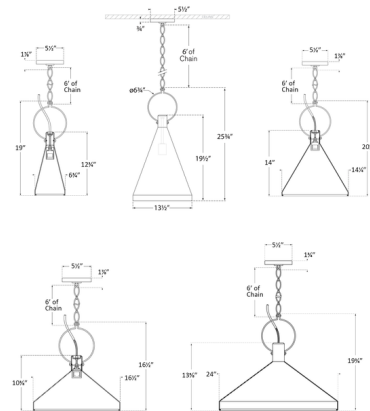

### Description

Industrial meets refined in the Limoges Pendant. Its metal cone shade is held by a large circular ring and chain hardware finished in Natural Rust for a bold look. Use it as a single pendant or in multiples to cast an ambient downlight into your space. The 13.5 inch wide pendant is rated for dry locations, and the other sizes are damp-rated.

### Specifications

COLOR . . . . . Aged Iron  
 BODY FINISH . . . . . Natural Rust  
 WATTAGE . . . . . 60W  
 DIMMER . . . . . Standard 120V  
 DIMENSIONS . . . . . 14.25"W x 20.5"H  
 BULB NOT INCLUDED . . . . . 1 x A19/Medium (E26)/60W/120V Incandescent  
 OTHER BULB OPTIONS . . . . . 1 x A19/Medium (E26)/120V LED