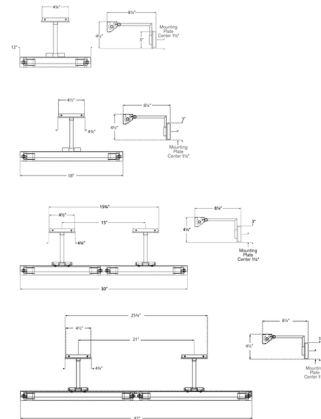

Shown in hand-rubbed antique brass