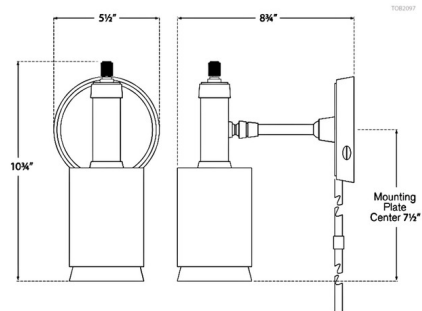

By Visual Comfort Signature

Description

The Anders Wall Light brings a clean industrial vibe to your interior space. The arm adjusts to direct light exactly where you need it. On/Off switch is located on the lamp socket. May be used as a plug in with the matching included cord cover.

Shown in antique nickel / bronze

Specifications

| | | |
|--------------------|-------|--|
| COLOR | | N/A |
| BODY FINISH | | Antique Nickel / Bronze |
| WATTAGE | | 40W |
| DIMMER | | Standard 120V |
| DIMENSIONS | | 5.25"W x 10.75"H x 8.75"D |
| BULB NOT INCLUDED | | 1 x R14/E17 (Intermediate)/40W/120V Incandescent |
| OTHER BULB OPTIONS | | R14/E17 (Intermediate)/120V LED |

Technical Information

| | | |
|--------------------|-------|------------|
| PRODUCT DIMENSIONS | | Cord: 120" |
|--------------------|-------|------------|

CLICK TO VIEW PRODUCT

Notes: