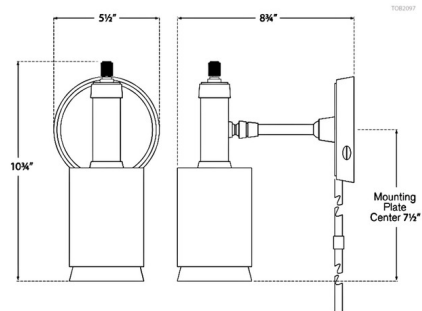

By Visual Comfort Signature

Description

The Anders Wall Light brings a clean industrial vibe to your interior space. The arm adjusts to direct light exactly where you need it. On/Off switch is located on the lamp socket. May be used as a plug in with the matching included cord cover.

Shown in antique nickel / bronze

Specifications

COLOR	N/A
BODY FINISH	Antique Nickel / Bronze
WATTAGE	40W
DIMMER	Standard 120V
DIMENSIONS	5.25"W x 10.75"H x 8.75"D
BULB NOT INCLUDED	1 x R14/E17 (Intermediate)/40W/120V Incandescent
OTHER BULB OPTIONS	R14/E17 (Intermediate)/120V LED

Technical Information

PRODUCT DIMENSIONS	Cord: 120"
--------------------	------------

CLICK TO VIEW PRODUCT

Notes: