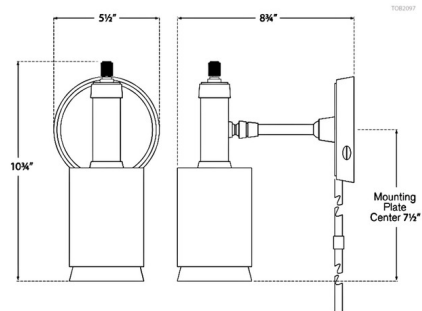

### Description

The Anders Wall Light brings a clean industrial vibe to your interior space. The arm adjusts to direct light exactly where you need it. On/Off switch is located on the lamp socket. May be used as a plug in with the matching included cord cover.

### Specifications

COLOR	N/A
BODY FINISH	Antique Nickel / Bronze
WATTAGE	40W
DIMMER	Standard 120V
DIMENSIONS	5.25"W x 10.75"H x 8.75"D
BULB NOT INCLUDED	1 x R14/E17 (Intermediate)/40W/120V Incandescent
OTHER BULB OPTIONS	R14/E17 (Intermediate)/120V LED

### Technical Information

PRODUCT DIMENSIONS	Cord: 120"
--------------------	------------

CLICK TO VIEW PRODUCT

Notes: