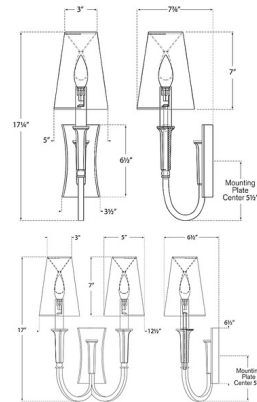

### Description

The Delphia Wall Sconce brings a clean simple look to your interior space. The classic candelabra frame is topped with cone shaped linen shades that cast warm light across your room. Note: Fixture does not cover a standard US junction box and requires a 2 x 4 inch junction box.

### Specifications

COLOR	Linon
BODY FINISH	Bronze / Hand-Rubbed Antique Brass
WATTAGE	40W
DIMMER	Standard 120V
DIMENSIONS	5"W x 17.25"H x 7.875"D
BULB NOT INCLUDED	1 x B11/Candelabra (E12)/40W/120V Incandescent
OTHER BULB OPTIONS	1 x B10/Candelabra (E12)/120V Incandescent 1 x B10/Candelabra (E12)/120V LED 1 x B11/Candelabra (E12)/120V LED