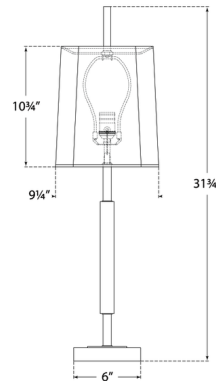

Shown in polished nickel / crystal / linen

Specifications

COLOR	Linon
BODY FINISH	Polished Nickel / Crystal
WATTAGE	60W
DIMMER	N/A
DIMENSIONS	9.25"W x 31.75"H
BULB NOT INCLUDED	1 x A19/Medium (E26)/60W/120V Incandescent
OTHER BULB OPTIONS	1 x A19/Medium (E26)/120V LED