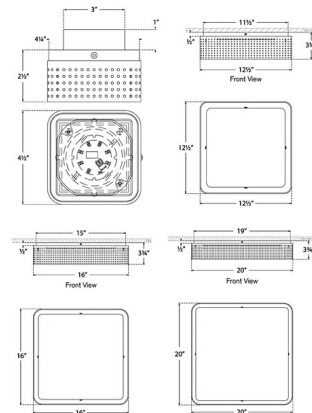

### Description

The Precision Square Ceiling Light brings a harmonious mix of light and form to your interior space. A warm glow of light shines through a clouded glass diffuser and highlights the holes in the metal shade, creating interesting patterns of illumination and shadows in your space.

### Specifications

COLOR . . . . . Clouded  
 BODY FINISH . . . . . Polished Nickel  
 WATTAGE . . . . . 12W  
 DIMMER . . . . . Standard 120V  
 DIMENSIONS . . . . . 4.5"W x 2.5"H x 4.5"D  
 INTEGRATED LED MODULE . . . . . 1 x LED/12W/120V LED