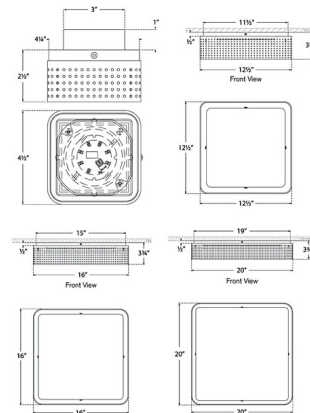

### Description

The Precision Square Ceiling Light brings a harmonious mix of light and form to your interior space. A warm glow of light shines through a clouded glass diffuser and highlights the holes in the metal shade, creating interesting patterns of illumination and shadows in your space.

### Specifications

COLOR . . . . . Clouded  
 BODY FINISH . . . . . Polished Nickel  
 WATTAGE . . . . . 12W  
 DIMMER . . . . . Standard 120V  
 DIMENSIONS . . . . . 4.5"W x 2.5"H x 4.5"D  
 INTEGRATED LED MODULE . . . . . 1 x LED/12W/120V LED