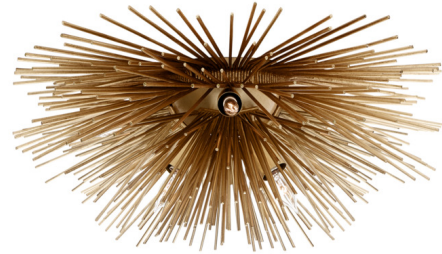

## Strada Ceiling Light

By Visual Comfort Signature

### Description

The Strada Ceiling Light pays homage to vibrant organic forms and sleek metal, made of radiating metal quills and lamp holders nestled within. Casting a striated glow across the ceiling, it creates a unique, dynamic feel in interior spaces.

### Specifications

COLOR	N/A
BODY FINISH	Gild
WATTAGE	240W
DIMMER	Standard 120V
DIMENSIONS	18.75"W x 8"H
BULB NOT INCLUDED	6 x B11/Candelabra (E12)/40W/120V Incandescent
OTHER BULB OPTIONS	6 x B11/Candelabra (E12)/120V LED 6 x C11/Candelabra (E12)/120V LED