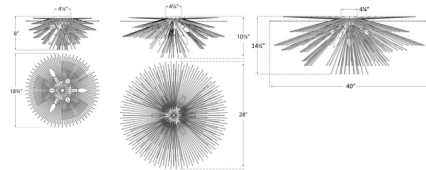

### Description

The Strada Ceiling Light pays homage to vibrant organic forms and sleek metal, made of radiating metal quills and lamp holders nestled within. Casting a striated glow across the ceiling, it creates a unique, dynamic feel in interior spaces.

### Specifications

COLOR	N/A
BODY FINISH	Gild
WATTAGE	240W
DIMMER	Standard 120V
DIMENSIONS	18.75"W x 8"H
BULB NOT INCLUDED	6 x B11/Candelabra (E12)/40W/120V Incandescent
OTHER BULB OPTIONS	6 x B11/Candelabra (E12)/120V LED 6 x C11/Candelabra (E12)/120V LED