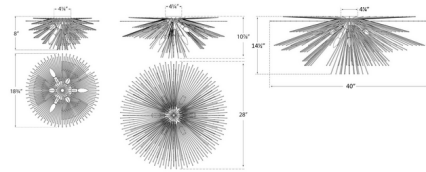

### Description

The Strada Ceiling Light pays homage to vibrant organic forms and sleek metal, made of radiating metal quills and lamp holders nestled within. Casting a striated glow across the ceiling, it creates a unique, dynamic feel in interior spaces.

### Specifications

COLOR	N/A
BODY FINISH	Gild
WATTAGE	240W
DIMMER	Standard 120V
DIMENSIONS	18.75"W x 8"H
BULB NOT INCLUDED	6 x B11/Candelabra (E12)/40W/120V Incandescent
OTHER BULB OPTIONS	6 x B11/Candelabra (E12)/120V LED 6 x C11/Candelabra (E12)/120V LED