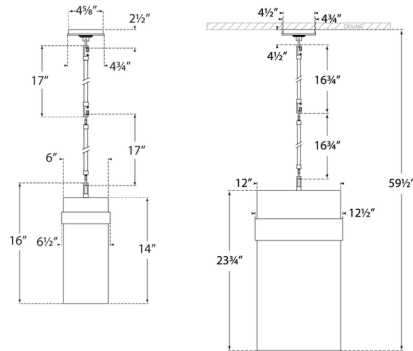

### Specifications

COLOR	Clear
BODY FINISH	Bronze
WATTAGE	9W
DIMMER	Standard 120V
DIMENSIONS	6.5"W x 16"H
BULB NOT INCLUDED	1 x T10/Medium (E26)/9W/120V LED
OTHER BULB OPTIONS	T10/Medium (E26)/60W/120V Incandescent