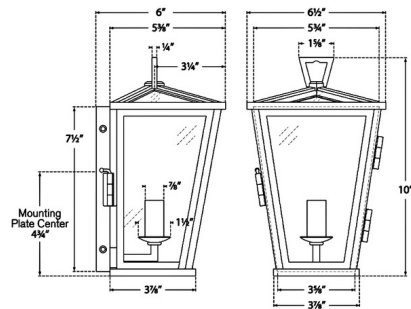

By Visual Comfort Signature

Description

The Darlana Mini Lantern Outdoor Wall Light adds an airy traditional look to your exterior space. The steel frame, with offset corners, glass panels, and a triangular loop detail, cast warm shadows across your area.

Shown in bronze / clear

Specifications

COLOR	Clear
BODY FINISH	Bronze
WATTAGE	60W
DIMMER	Standard 120V
DIMENSIONS	6.5"W x 10"H x 6"D
BULB NOT INCLUDED	1 x B10/Candelabra (E12)/60W/120V Incandescent
OTHER BULB OPTIONS	1 x B10/Candelabra (E12)/120V LED