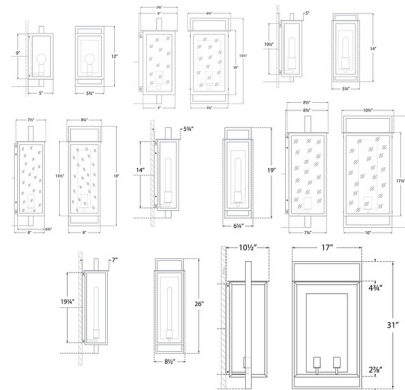

Shown in aged iron / clear

Specifications

COLOR Clear
 BODY FINISH Aged Iron
 WATTAGE 8W
 DIMMER Standard 120V
 DIMENSIONS 10.75"W x 23"H x 8.925"D
 BULB NOT INCLUDED 1 x T10/Medium (E26)/8W/120V LED

CLICK TO VIEW PRODUCT