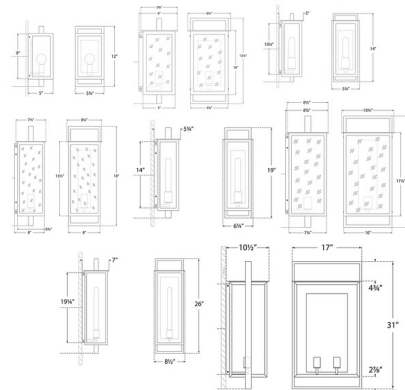

### Specifications

COLOR . . . . . Clear  
BODY FINISH . . . . . Aged Iron  
WATTAGE . . . . . 8W  
DIMMER . . . . . Standard 120V  
DIMENSIONS . . . . . 10.75\"W x 23\"H x 8.925\"D  
BULB NOT INCLUDED . . . . . 1 x T10/Medium (E26)/8W/120V LED