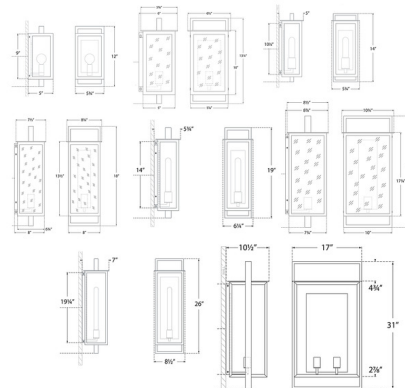

Shown in aged iron / clear

Specifications

COLOR Clear
 BODY FINISH Aged Iron
 WATTAGE 8W
 DIMMER Standard 120V
 DIMENSIONS 10.75"W x 23"H x 8.925"D
 BULB NOT INCLUDED 1 x T10/Medium (E26)/8W/120V LED

CLICK TO VIEW PRODUCT