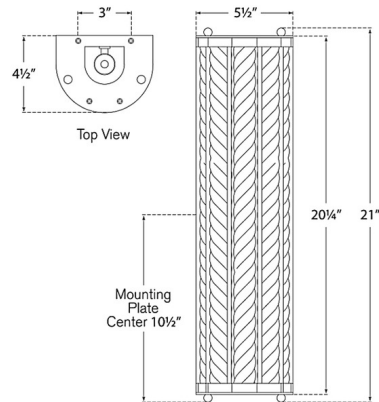

By Visual Comfort Signature

Description

The Eaton Wall Sconce brings a vintage elegance to your interior space. The elongated frame hold twisted prismatic Crystals that reflect warm light beautifully across your room.

Shown in hand-rubbed antique brass / crystal

Specifications

COLOR Crystal
 BODY FINISH Hand-Rubbed Antique Brass
 WATTAGE 120W
 DIMMER Standard 120V
 DIMENSIONS 5.5"W x 21"H x 4.5"D
 BULB NOT INCLUDED 3 x B10/Candelabra (E12)/40W/120V Incandescent
 OTHER BULB OPTIONS 3 x B10/Candelabra (E12)/120V LED